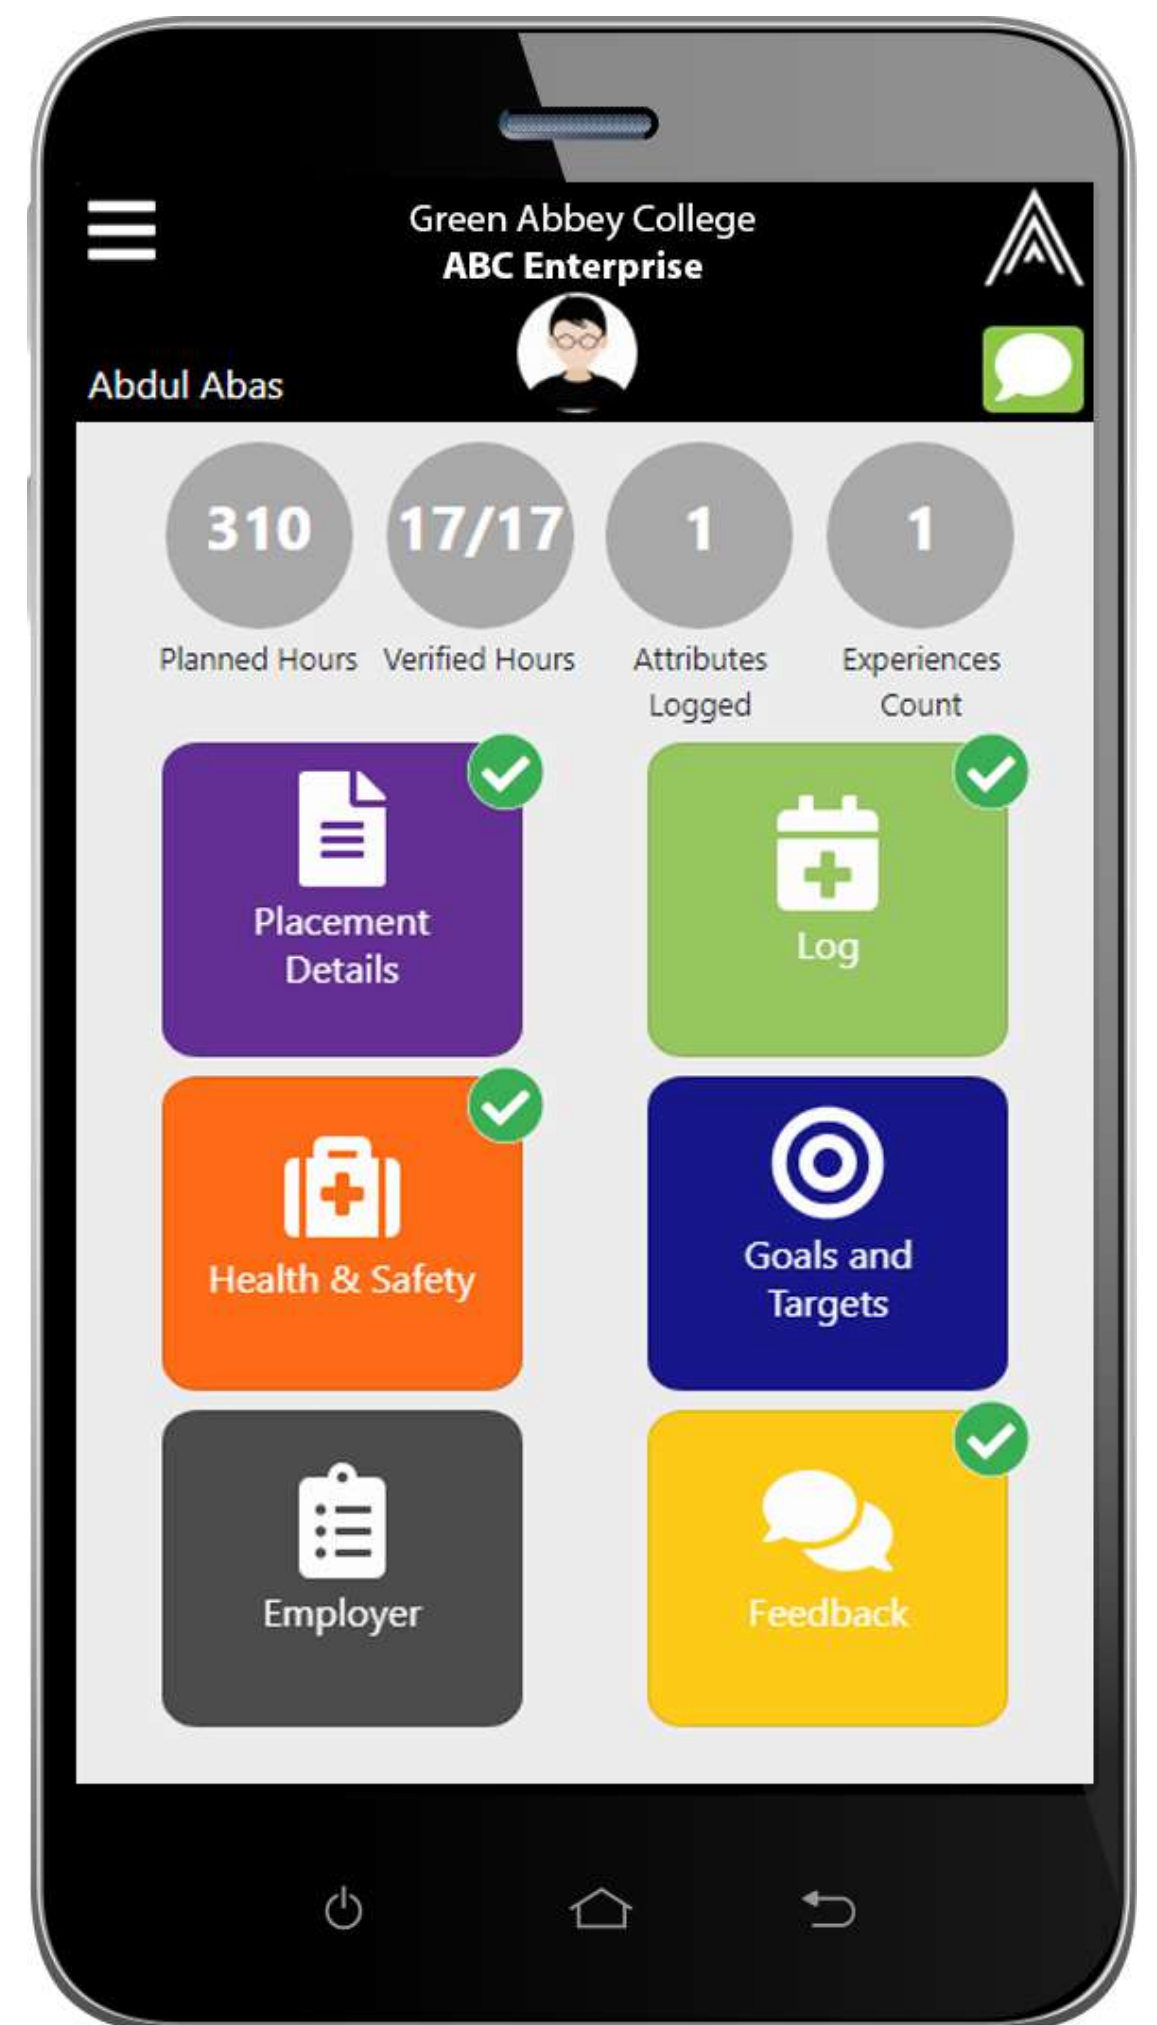

5

5 reasons Grofar is great at helping you on your Work Placement

Mobile & desktop friendly app you can use on any device

1

Access placement details at anytime and anywhere

2

Log the hours you worked quickly and easily

3

Log experiences, targets & upload photo evidence

4

Access your placement certificate after completion

5

Log in to your Grofar Student Portal

<https://auth.grofar.com>

Click  Sign in with Microsoft then enter your college email address & password.

 SCAN ME